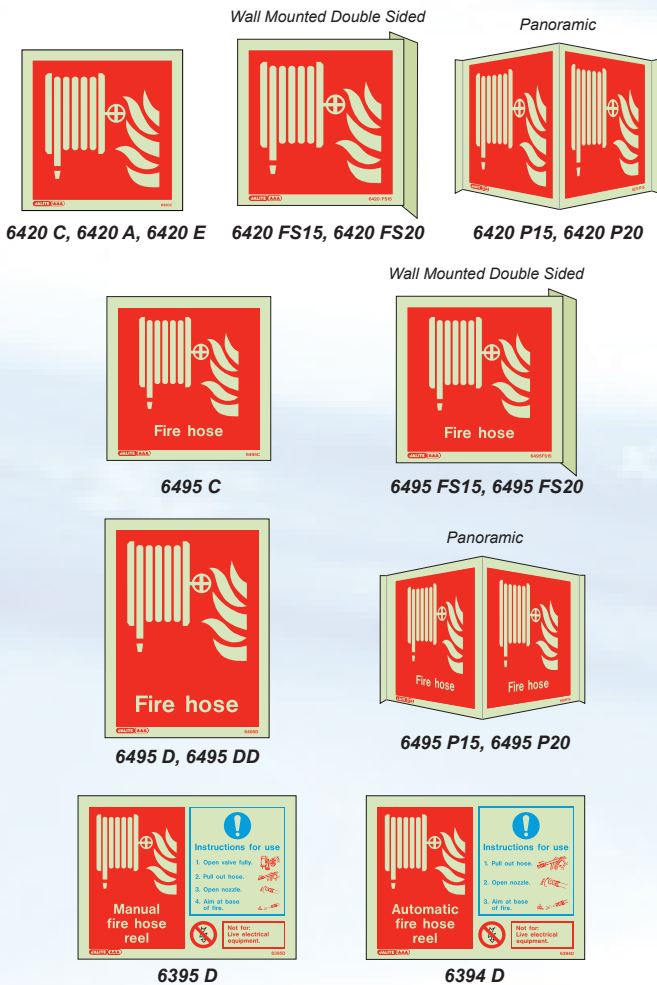

FIRE TELEPHONE LOCATION

FIRE EXTINGUISHER LOCATION

FIRE HOSE LOCATION

FIRE ALARM LOCATION

Sizes:
A: 100 x 100mm, **B:** 80 x 80mm, **C:** 150 x 150mm,
D: 150 x 200mm, **DD:** 225 x 300mm, **E:** 200 x 200mm,
P15: 150 x 150mm, **P20:** 200 x 200mm,
FS15: 150 x 150mm, **FS20:** 200 x 200mm

Please order as required,
state: (V) for Self Adhesive Vinyl or (R) for Rigid PVC.