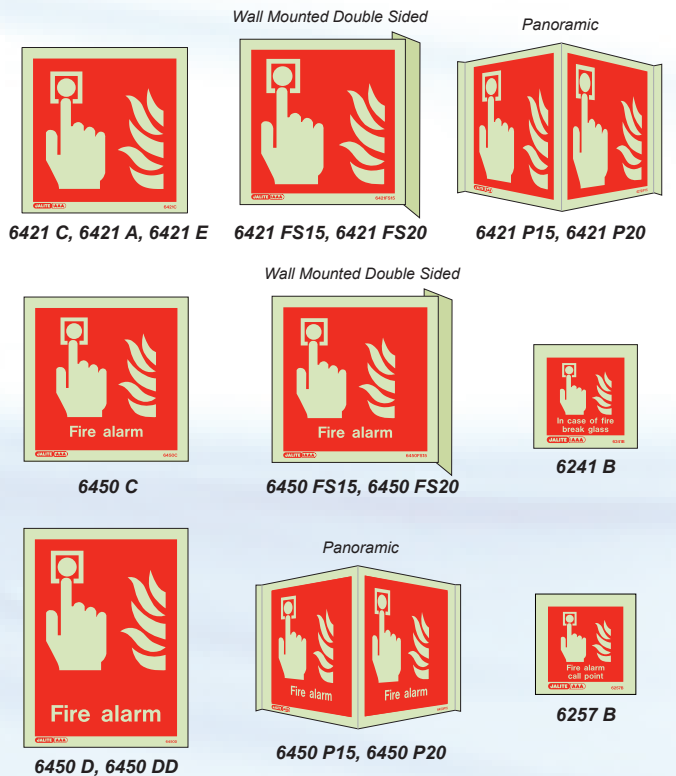

FIRE TELEPHONE LOCATION

FIRE EXTINGUISHER LOCATION

FIRE HOSE LOCATION

FIRE ALARM LOCATION

Sizes:
A: 100 x 100mm, **B:** 80 x 80mm, **C:** 150 x 150mm,
D: 150 x 200mm, **DD:** 225 x 300mm, **E:** 200 x 200mm,
P15: 150 x 150mm, **P20:** 200 x 200mm,
FS15: 150 x 150mm, **FS20:** 200 x 200mm

Please order as required,
state: (V) for Self Adhesive Vinyl or (R) for Rigid PVC.